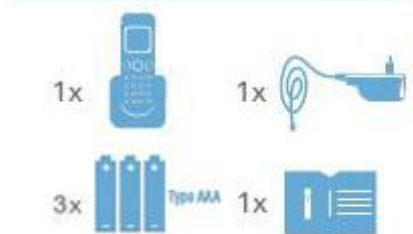

Content

Warranty : 24 months

EAN No.: 4250711 908355

Order No.: 908355

Export carton: 6 pcs with EAN barcode

Picture similar / technical data / features and design are subject to permanent technical development and could be changed without prior notice – errors accepted.